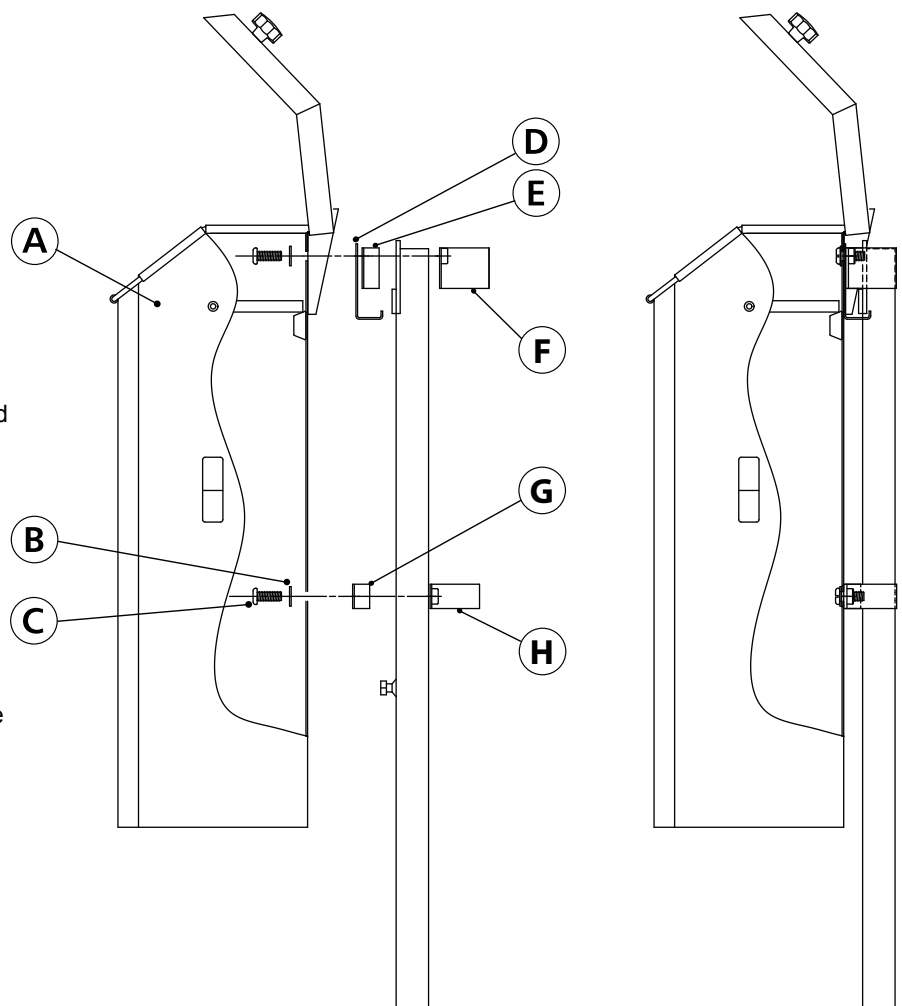

2 LOWER MOUNTING (See Drawing)

Place two screws (C) through washers (B) and push through bottom pre-drilled holes from inside of bin. From outside of bin place 'V' bracket (G) onto protruding screws. Place 'U' bracket (H) around the post and fix the screws to the bracket.